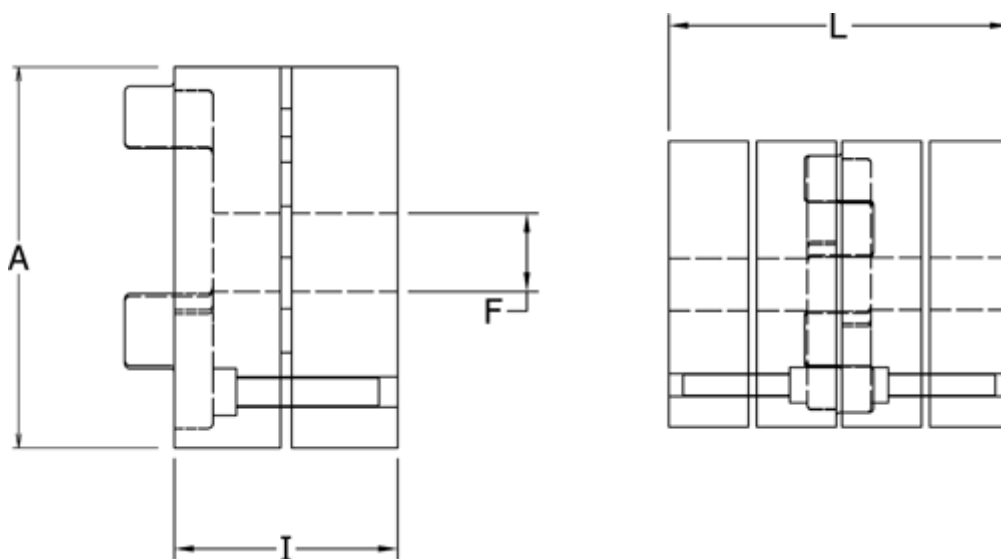

Article number: 3335038A020

Description: Conical Clamping Klonex ES 38/45
ALU Aluminium, Bore 20H7 mm

Measures

A = 80

F = 20

I = 45.0

L = 114

t = M6